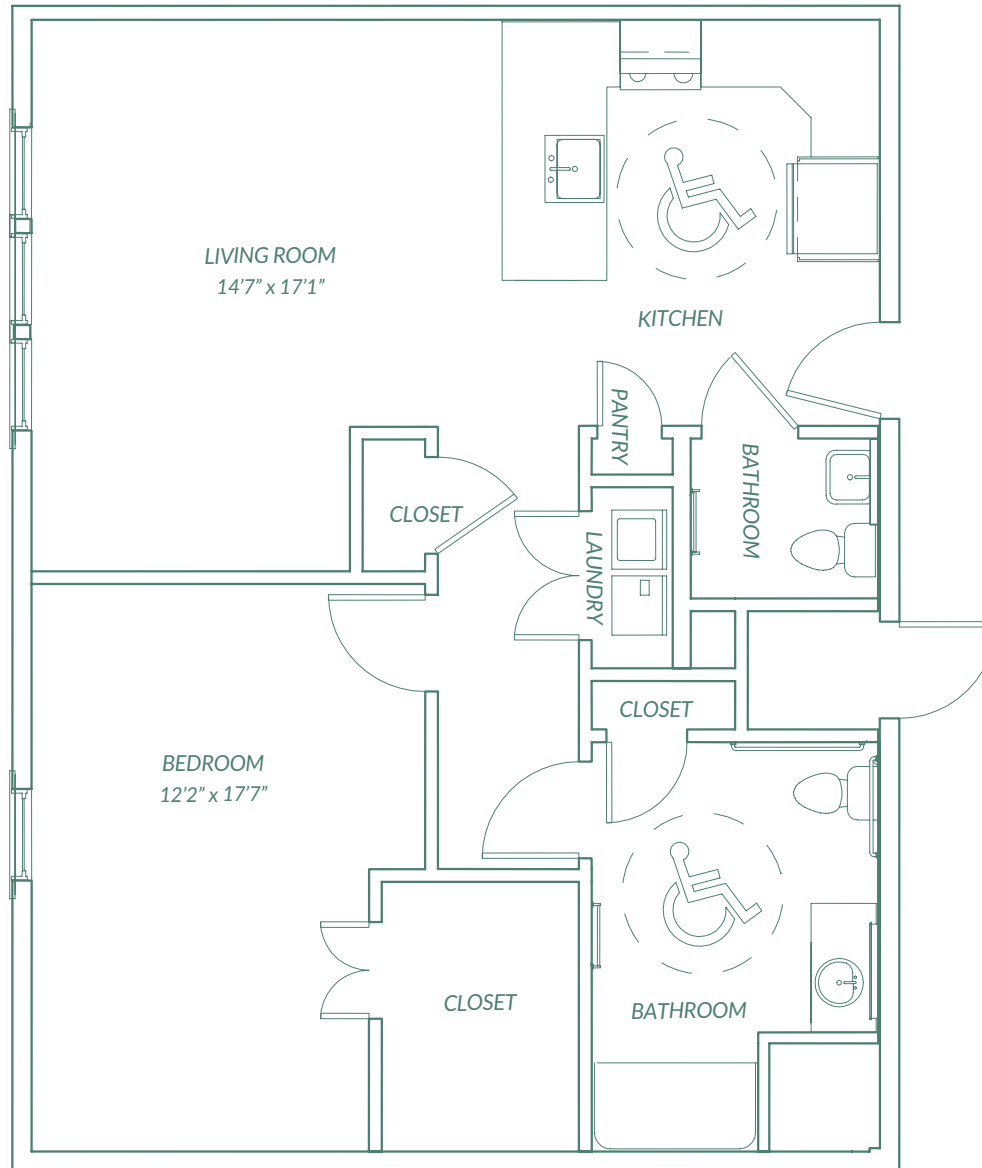

# THE HOLDEN I

1 bedroom · 1.5 baths · 767 - 796 square feet

# THE HOLDEN III

1 bedroom · 1.5 baths · 894 – 909 square feet

# THE HOLDEN IV

1 bedroom · 1.5 baths · 850 – 859 square feet

# THE HOLDEN V

1 bedroom · 1.5 baths · 928 - 938 square feet