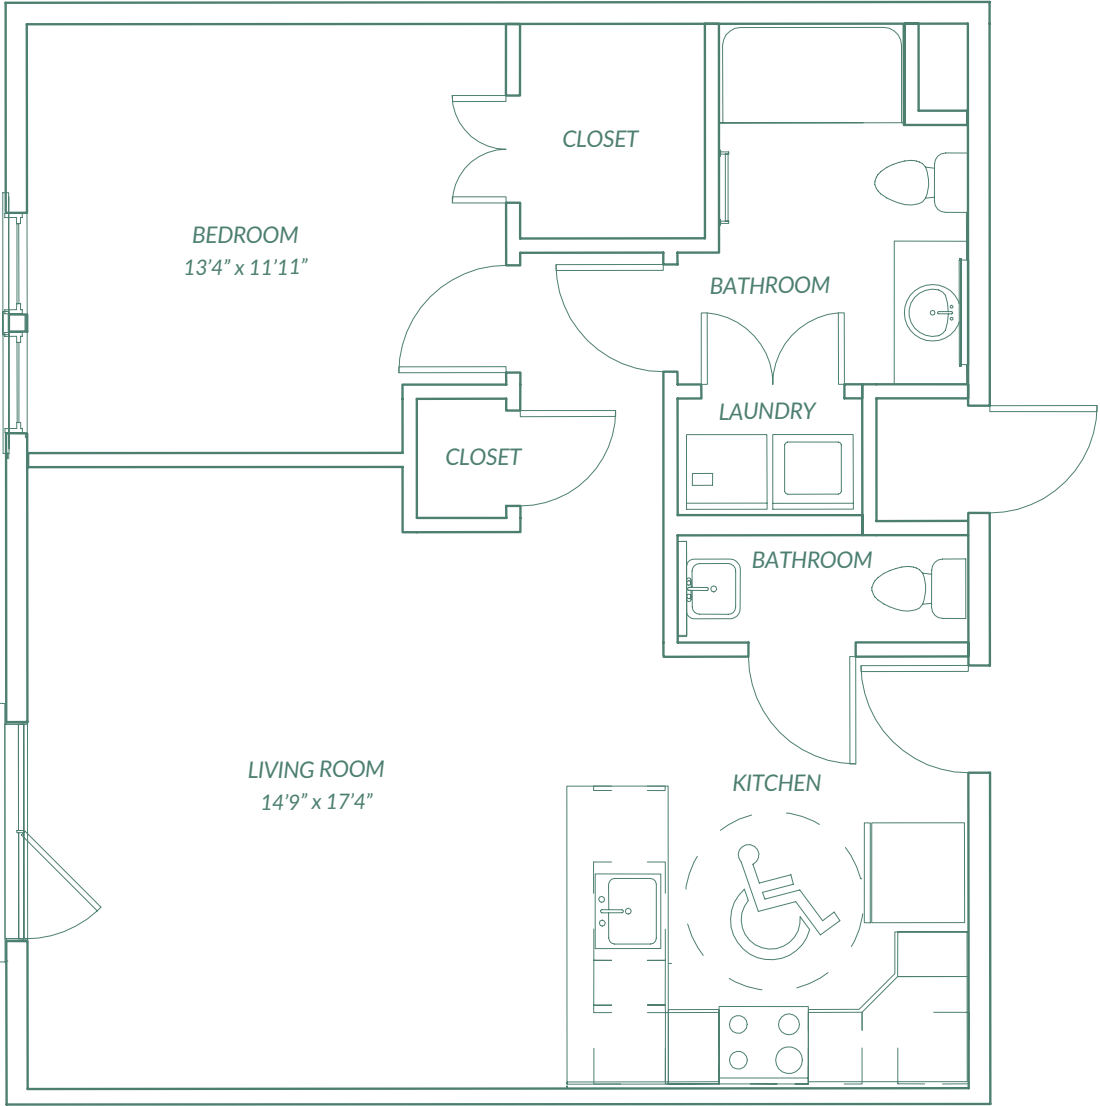

# THE HOLDEN I

1 bedroom · 1.5 baths · 767 - 796 square feet

# THE HOLDEN III

1 bedroom · 1.5 baths · 894 – 909 square feet

# THE HOLDEN IV

1 bedroom · 1.5 baths · 850 – 859 square feet

# THE HOLDEN V

1 bedroom · 1.5 baths · 928 - 938 square feet