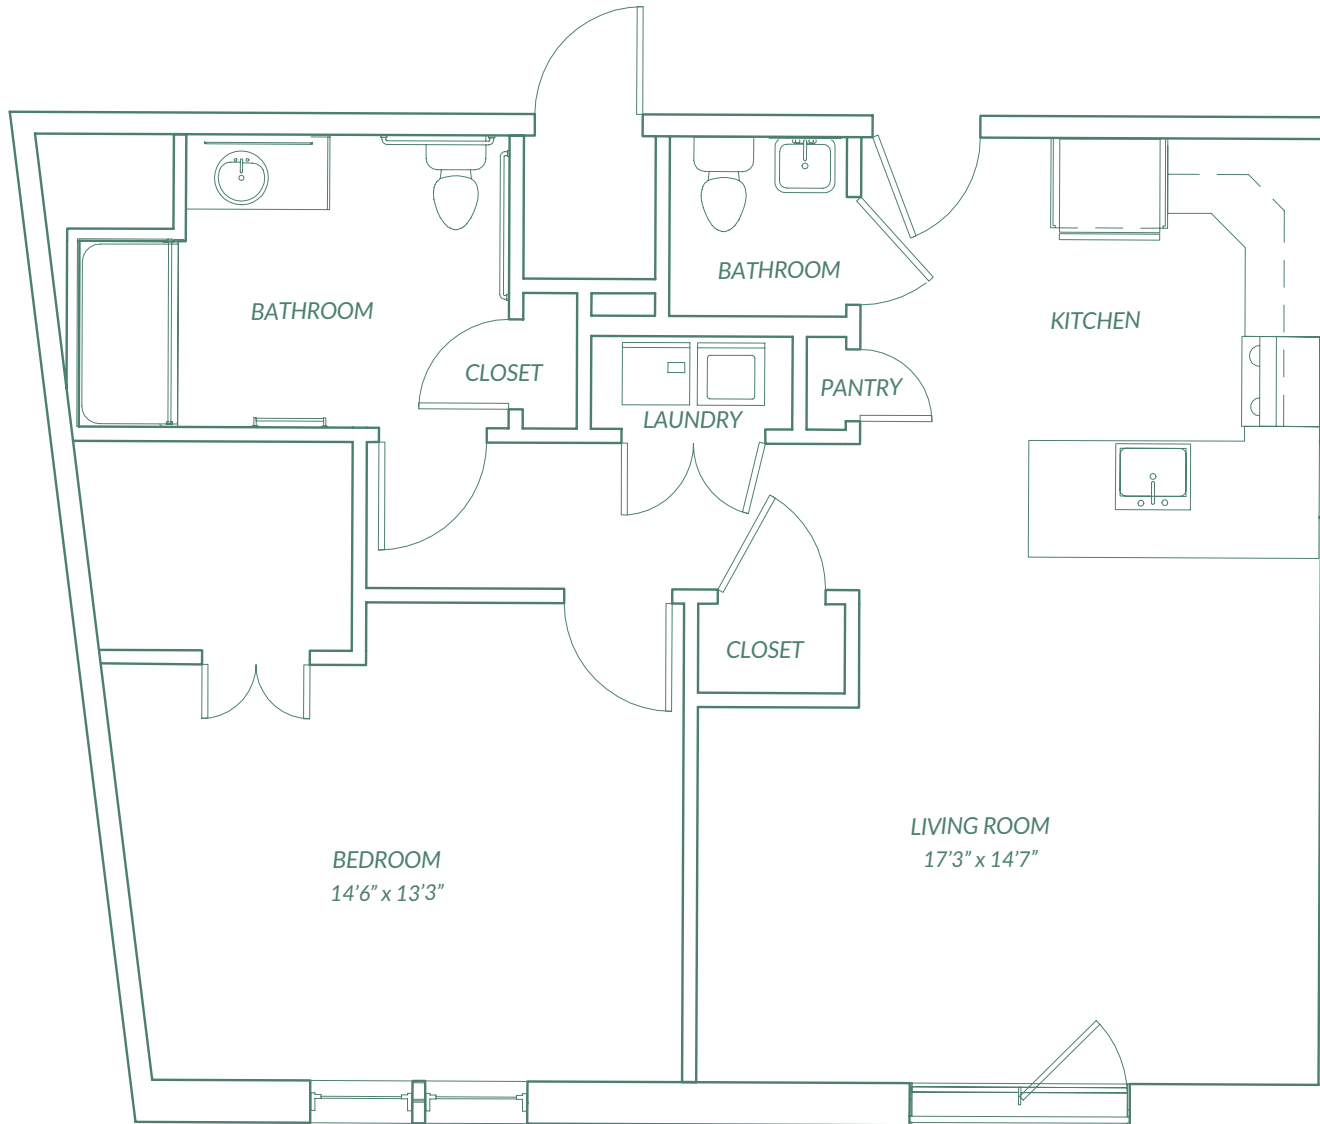

# THE HOLDEN I

1 bedroom · 1.5 baths · 767 - 796 square feet

# THE HOLDEN III

1 bedroom · 1.5 baths · 894 – 909 square feet

# THE HOLDEN IV

1 bedroom · 1.5 baths · 850 – 859 square feet

# THE HOLDEN V

1 bedroom · 1.5 baths · 928 - 938 square feet