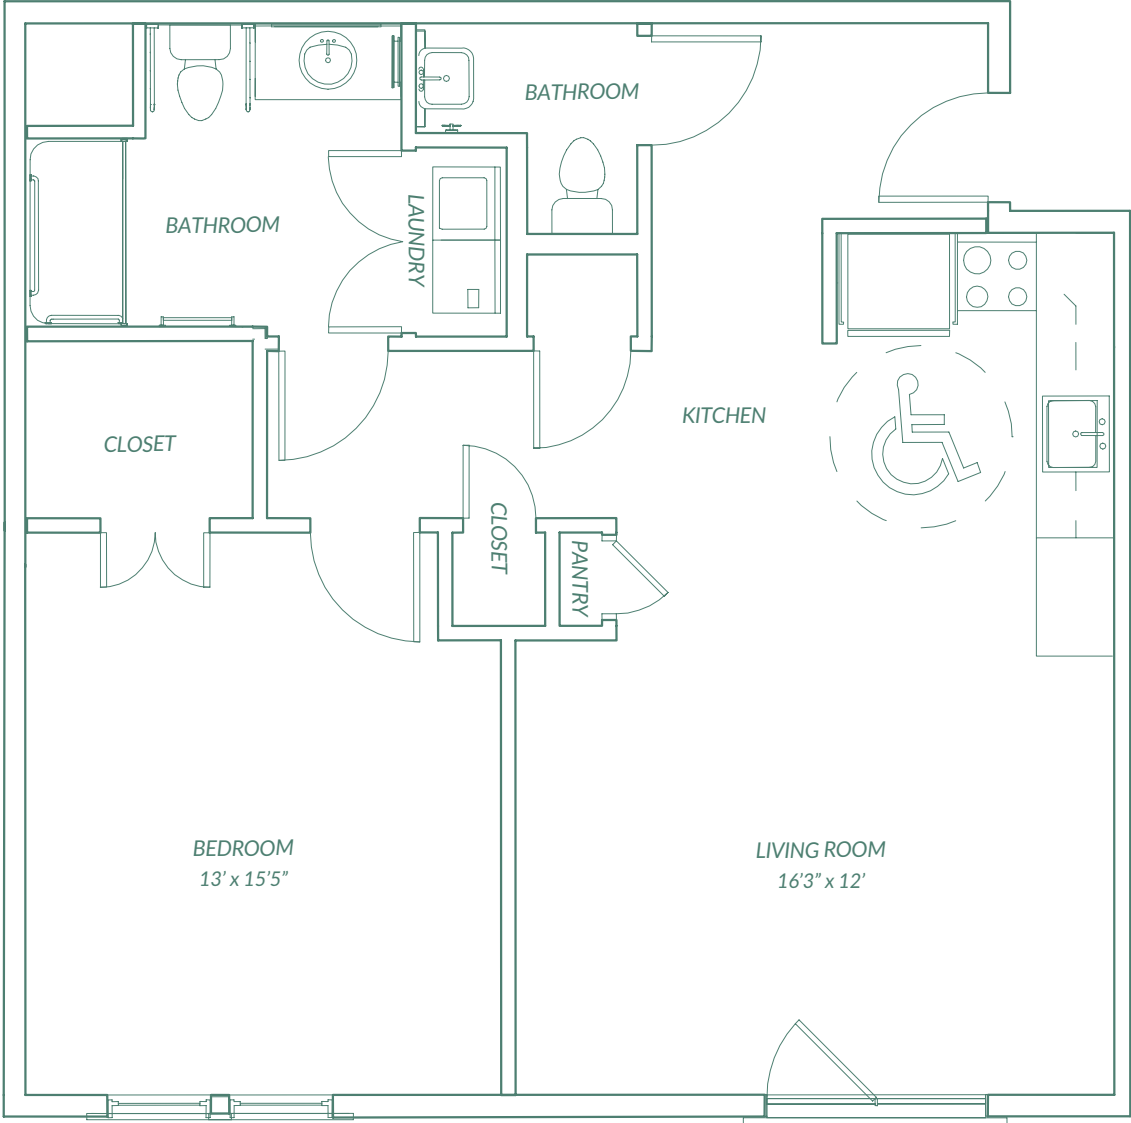

# THE HOLDEN I

1 bedroom · 1.5 baths · 767 - 796 square feet

# THE HOLDEN III

1 bedroom · 1.5 baths · 894 – 909 square feet

# THE HOLDEN IV

1 bedroom · 1.5 baths · 850 – 859 square feet

# THE HOLDEN V

1 bedroom · 1.5 baths · 928 - 938 square feet